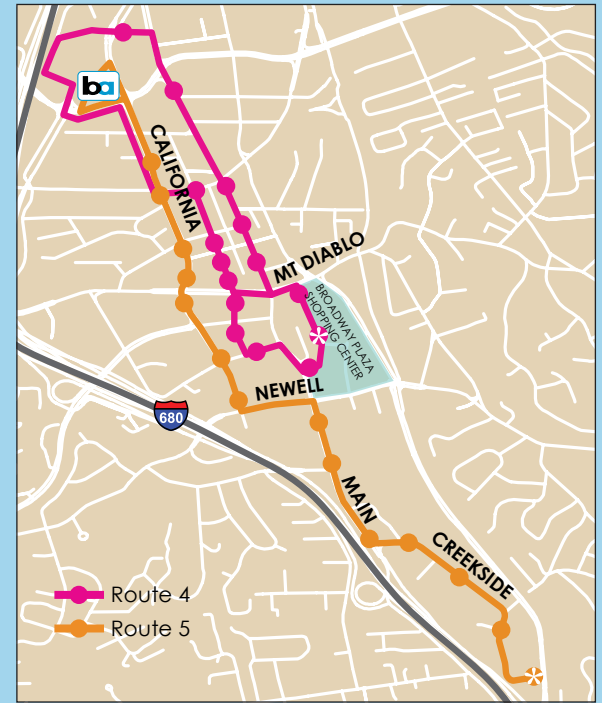

Route 5

Weekdays

Leave BART Walnut Creek	Arrive Creekside	Leave Creekside	Arrive BART Walnut Creek
6:28	6:43	6:43	6:58
6:48	7:03	7:03	7:18
7:08	7:23	7:23	7:38
7:28	7:43	7:43	7:58
7:48	8:03	8:03	8:18
8:08	8:23	8:23	8:38
8:28	8:43	8:43	8:58
9:08	9:23	9:23	9:38
9:53	10:08	10:08	10:23
10:38	10:53	10:53	11:08
11:23	11:38	11:38	11:53
12:08	12:23	12:23	12:38

Note: PM times in **BOLD**.

Leave BART Walnut Creek	Arrive Creekside	Leave Creekside	Arrive BART Walnut Creek
12:53	1:08	1:08	1:23
1:38	1:53	1:53	2:08
2:23	2:38	2:38	2:53
3:08	3:23	3:23	3:38
3:28	3:43	3:43	3:58
3:48	4:03	4:03	4:18
4:08	4:23	4:23	4:38
4:28	4:43	4:43	4:58
4:48	5:03	5:03	5:18
5:08	5:23	5:23	5:38
5:28	5:43	5:43	5:58
5:48	6:03	6:03	6:18
6:08	6:23	6:23	6:38
6:28	6:43	6:43	6:58

Schematic Map

See other side for detailed map

Keep In Touch

- Facebook www.facebook.com/cityofwalnutcreek
- Twitter www.twitter.com/WalnutCreekGov
- Flickr www.flickr.com/photos/cityofwalnutcreek

Resources

- City of Walnut Creek www.walnut-creek.org
- County Connection www.countyconnection.com
- BART www.bart.gov
- Transit & Trails www.transitandtrails.org
- Bike Routes and Map www.walnut-creek.org/bike
- Bay Area Travel Info www.walnut-creek.org
- www.walnut-creek.org