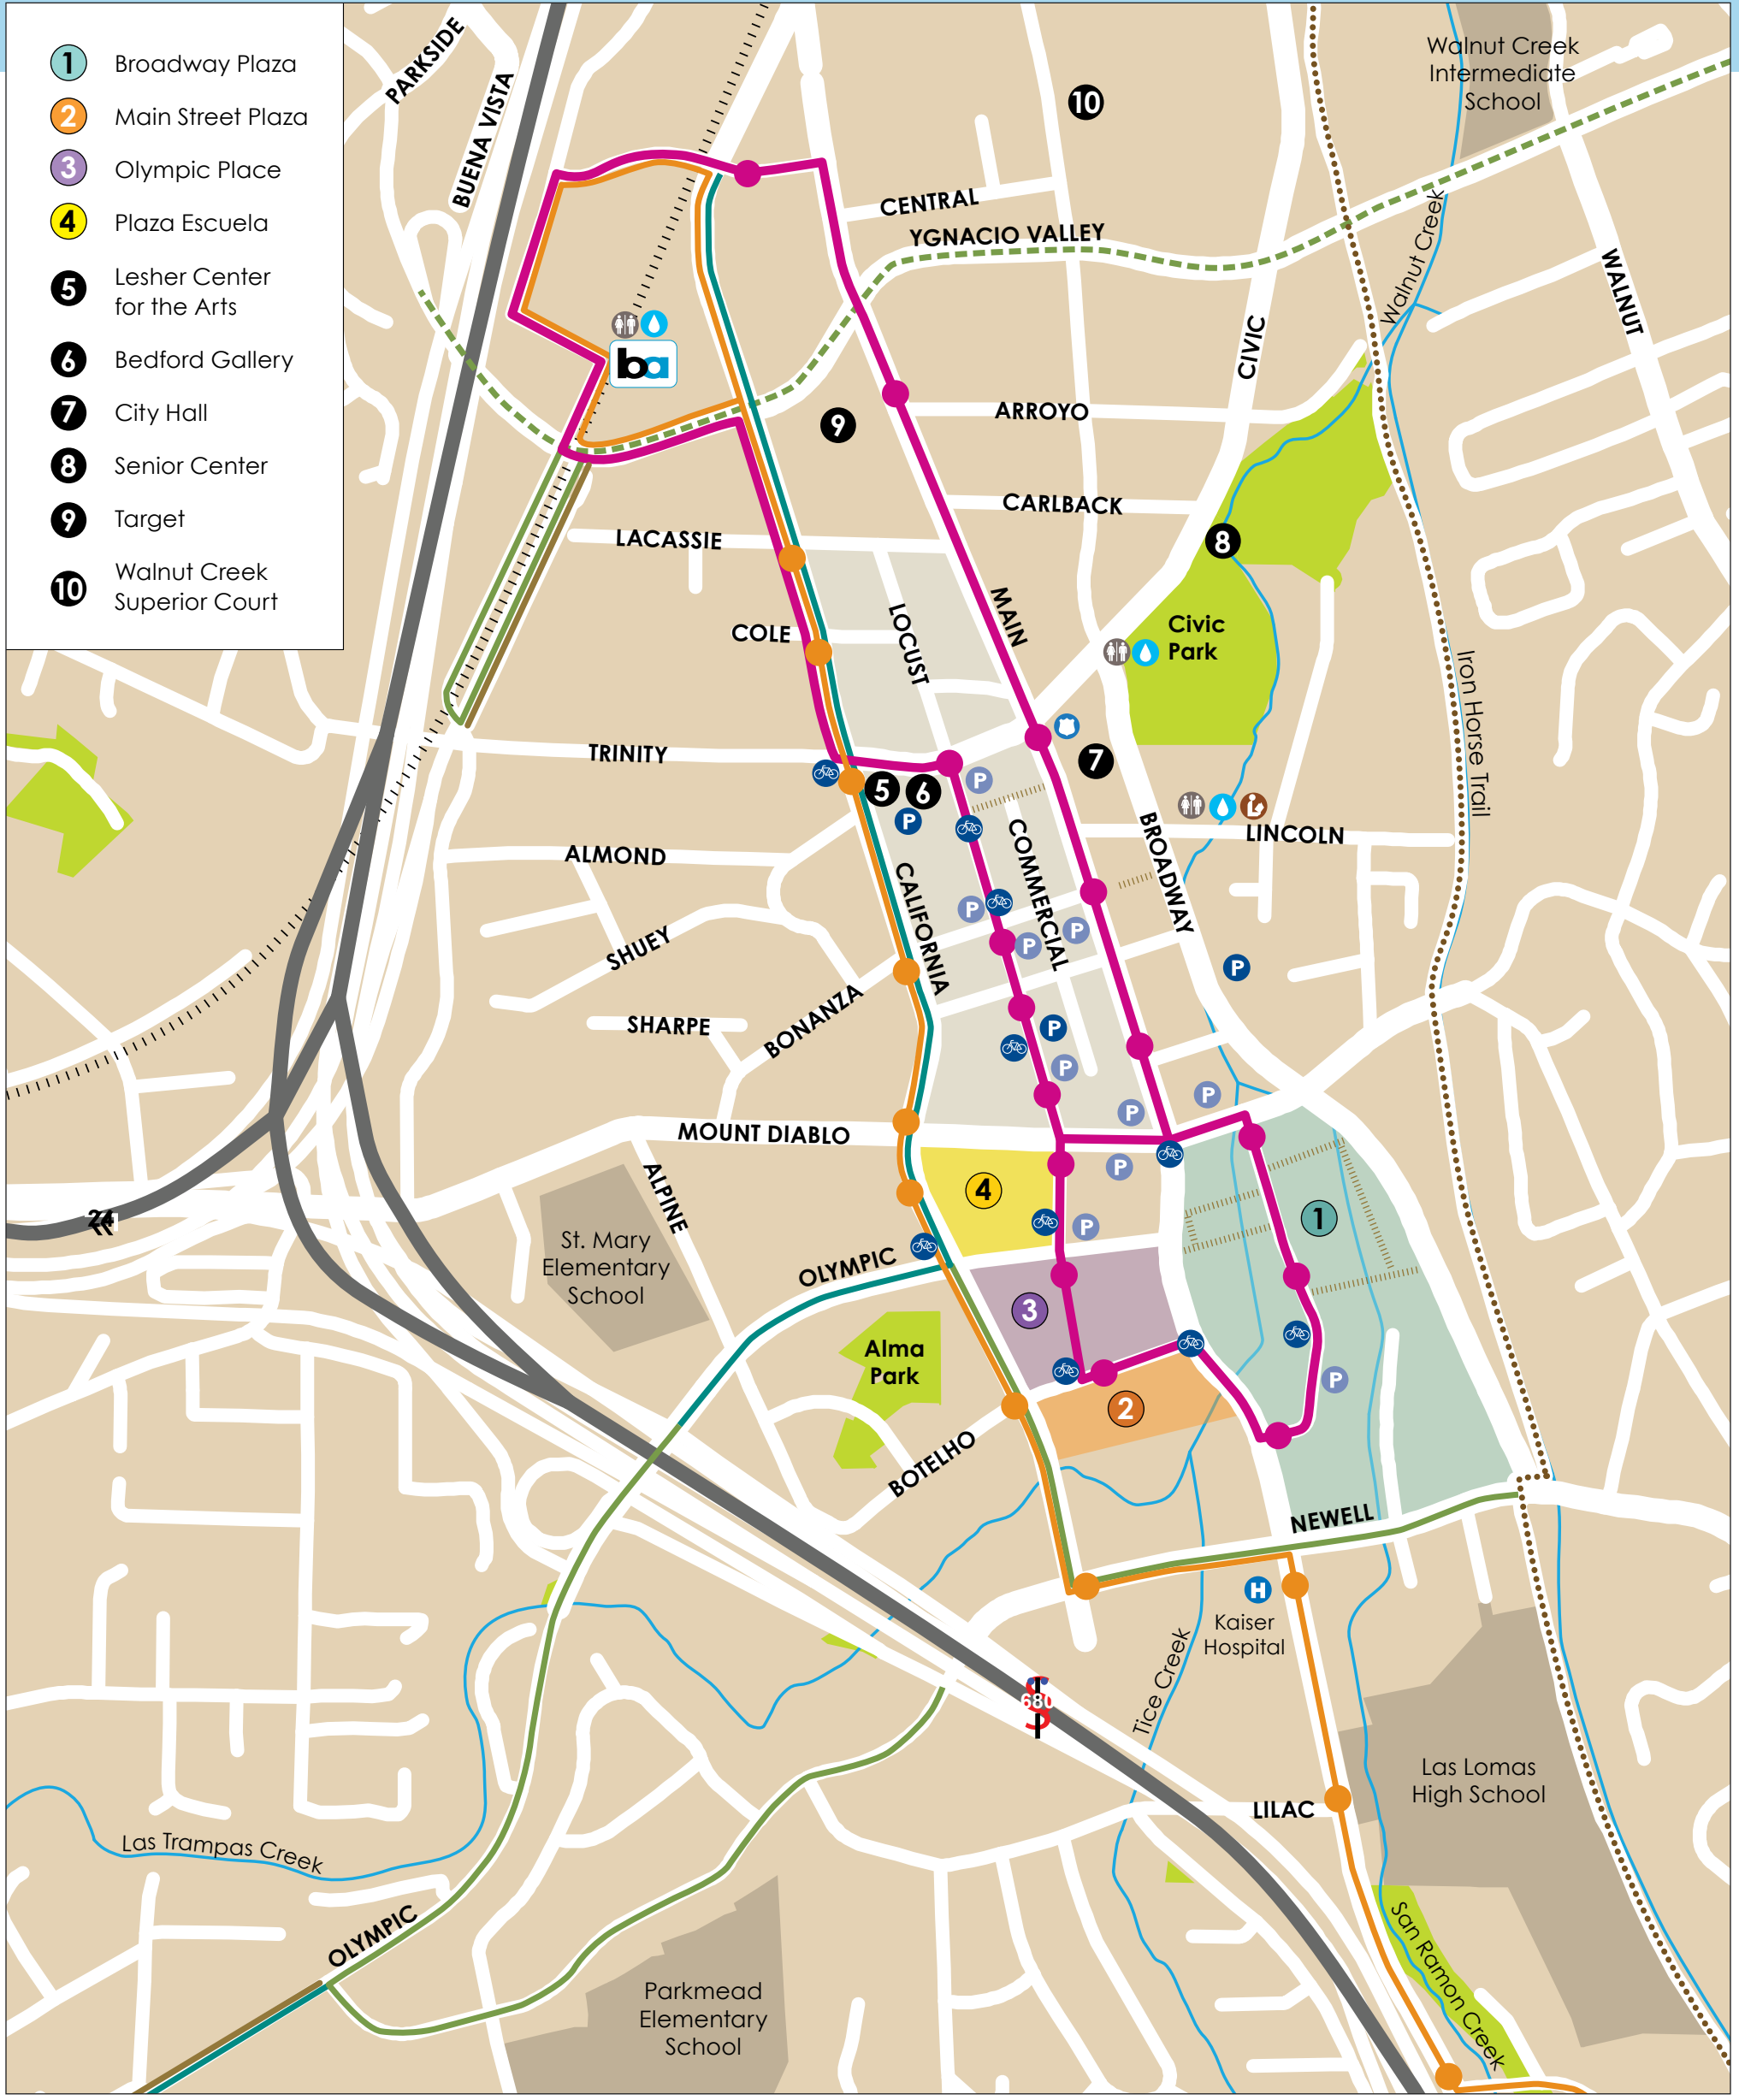

EXPLORE DOWNTOWN WALNUT CREEK!