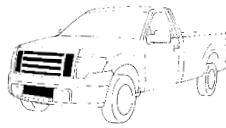

fits **FORD MUSTANG COUPE / CONVERTIBLE / FASTBACK (1964-1969)** *Continued...*

FDMS21A0	Bumper, rear (64-66) chrome		C5ZZ 17906 A
FDMS40A0	Filler Panel, front (64-66)		C5ZZ 17779 A
FDMS45A0	Valance Panel, front (64-66)		C5ZZ 174939 A
FDMS45B0	Valance Panel, front (67-68)		C7ZZ 174739 A
FDMS45C0	Valance Panel, front (1969)		C9ZZ 17626 C
FDMS45D0	Valance Panel, front (1970)		DOZZ 17626 A
FDMS46C0	Valance Panel, rear (64-66) with back-up lights, without exhaust hole		C5ZZ 6540544D R
FDMS79A1	Quarter Panel, rear rh (64-66) Coupe		C5ZZ 6527846
FDMS79A2	Quarter Panel, rear lh (64-66) Coupe		C5ZZ 6527847