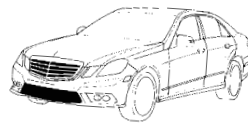

fits MERCEDES BENZ E-CLASS COUPE, SEDAN (2010-2016) / CONVERTIBLE, WAGON (11-16) / HYBRID (13-15)