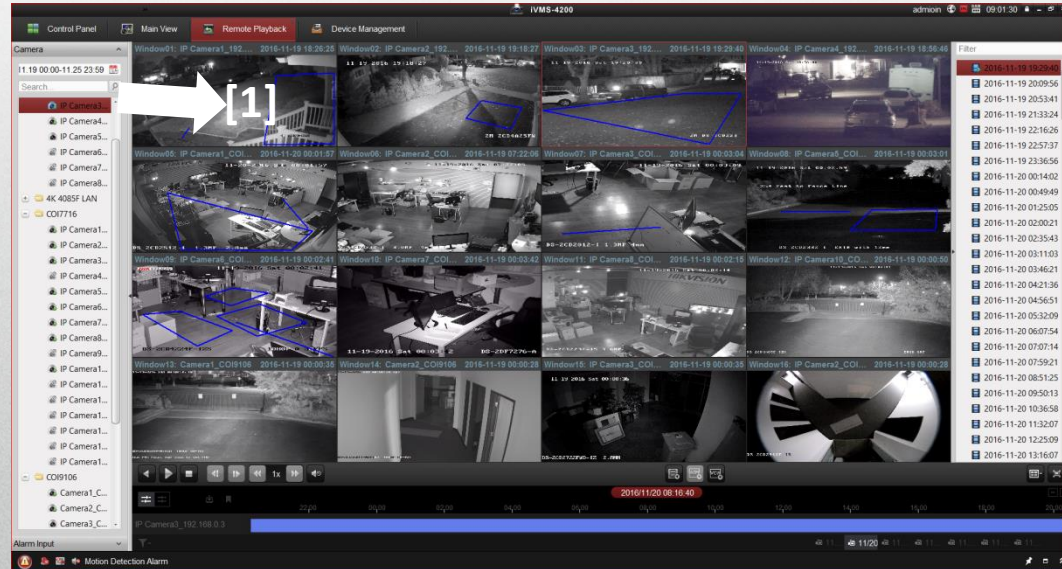

HIKVISION

Drag Selected Device/Camera

- Choose device or camera and drag [1] into viewing area
 - If device, all cameras play
- System searches for video [2]

Drag Selected Device to Play

- Drag device into screen to play all cameras [1]
- Max playback 16 cameras
- Playback time on all
- cameras can be [2] synchronized

Toolbar Icons

- Play controls on left (reverse, play/pause, stop, slow forward, fast forward, single frame) [1]

[2]

[1]

- Right side has capture, record (local), D-Zoom and Download [2]

Slide Time Bar

- Click/hold on time bar and drag to change the playback time [1]

Play Specific Date/Time

- Right click on camera image
- Choose Accurate Positioning [1]
- Select date [2] and enter time [3]
- Click OK [3]

Change Layout

Choose screen split [1]
to change layout

Standard Window Division: