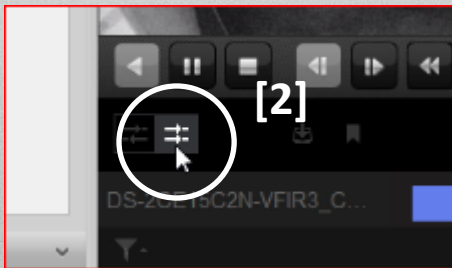

HIKVISION

Drag Selected Device/Camera

- Choose device or camera and drag [1] into viewing area
 - If device, all cameras play
- System searches for video [2]

Drag Selected Device to Play

- Drag device into screen to play all cameras [1]
- Max playback 16 cameras
- Playback time on all
- cameras can be [2] synchronized

Toolbar Icons

- Play controls on left (reverse, play/pause, stop, slow forward, fast forward, single frame) [1]

[2]

[1]

- Right side has capture, record (local), D-Zoom and Download [2]

Slide Time Bar

- Click/hold on time bar and drag to change the playback time [1]