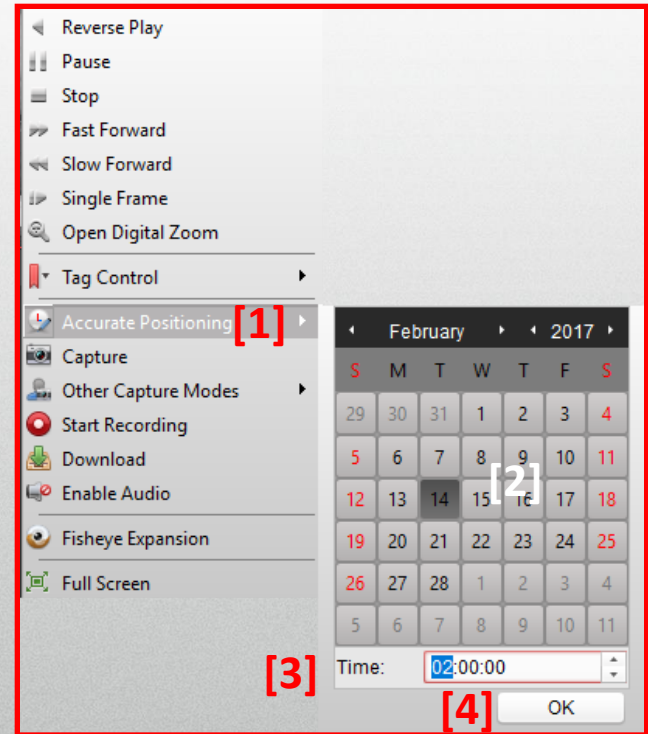

Toolbar Icons

- Play controls on left (reverse, play/pause, stop, slow forward, fast forward, single frame) [1]

[2]

[1]

- Right side has capture, record (local), D-Zoom and Download [2]

Slide Time Bar

- Click/hold on time bar and drag to change the playback time [1]

Play Specific Date/Time

- Right click on camera image
- Choose Accurate Positioning [1]
- Select date [2] and enter time [3]
- Click OK [3]

Change Layout

Choose screen split [1]
to change layout

Standard Window Division: