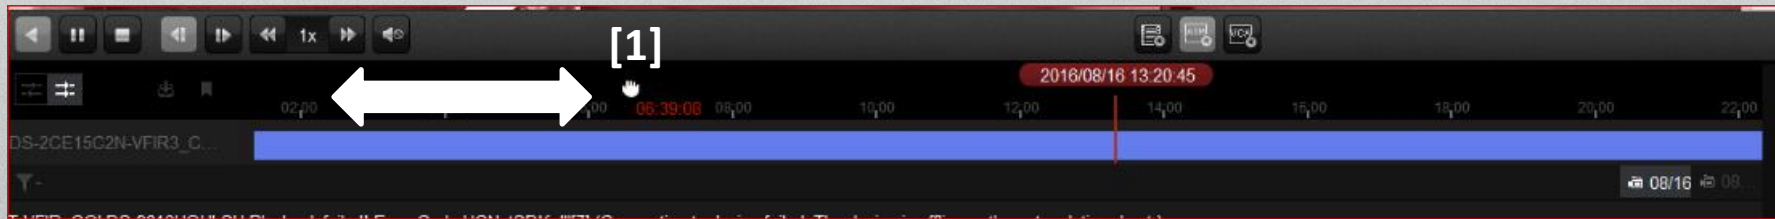

HIKVISION

Drag Selected Device/Camera

- Choose device or camera and drag [1] into viewing area
 - If device, all cameras play
- System searches for video [2]

Drag Selected Device to Play

- Drag device into screen to play all cameras [1]
- Max playback 16 cameras
- Playback time on all
- cameras can be [2] synchronized

Toolbar Icons

- Play controls on left (reverse, play/pause, stop, slow forward, fast forward, single frame) [1]

[2]

[1]

- Right side has capture, record (local), D-Zoom and Download [2]

Slide Time Bar

- Click/hold on time bar and drag to change the playback time [1]

Play Specific Date/Time

- Right click on camera image
- Choose Accurate Positioning [1]
- Select date [2] and enter time [3]
- Click OK [3]

Change Layout

Choose screen split [1]
to change layout

Standard Window Division: