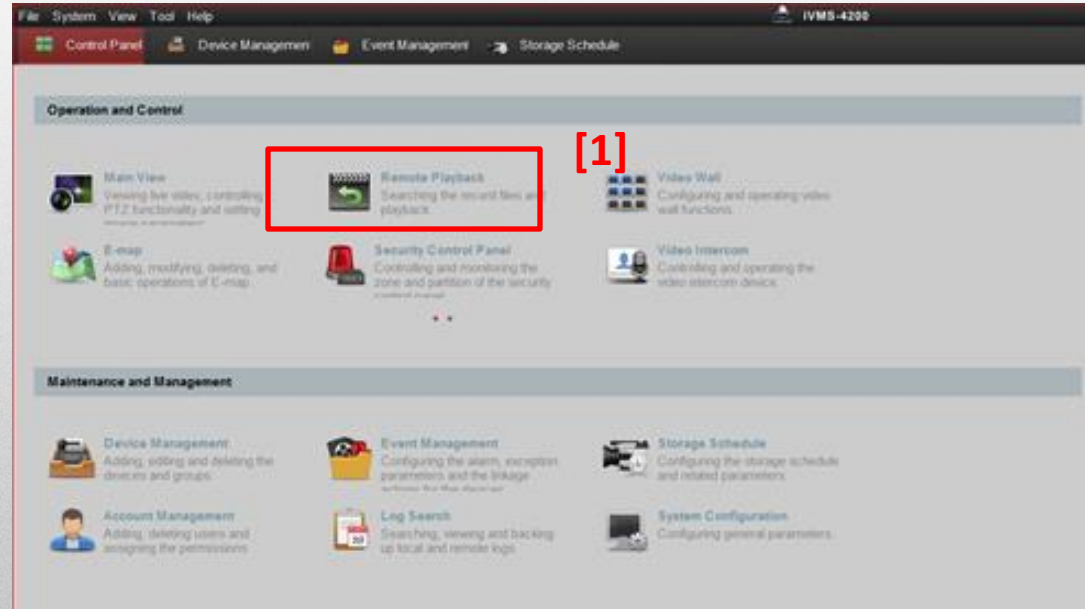

HIKVISION[®]

2017

iVMS-4200 Part 4 Playback

Start with Dashboard Screen

- Also called **Control Panel** screen
- Click Remote Playback [1]

Remote Playback

- Click calendar icon [1] to display calendar
 - Flags show dates with video
- Select time period [2]
- Time period applies to all searches

HIKVISION

Drag Selected Device/Camera

- Choose device or camera and drag [1] into viewing area
 - If device, all cameras play
- System searches for video [2]

Drag Selected Device to Play

- Drag device into screen to play all cameras [1]
- Max playback 16 cameras
- Playback time on all
- cameras can be [2] synchronized