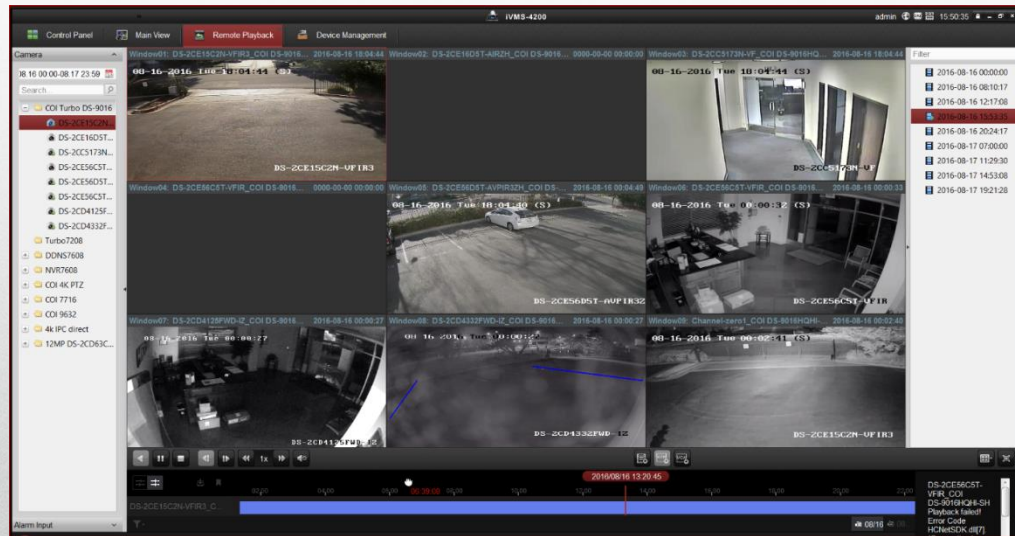

HIKVISION

Drag Selected Device/Camera

- Choose device or camera and drag [1] into viewing area
 - If device, all cameras play
- System searches for video [2]

Drag Selected Device to Play

- Drag device into screen to play all cameras [1]
- Max playback 16 cameras
- Playback time on all
- cameras can be [2] synchronized

Toolbar Icons

- Play controls on left (reverse, play/pause, stop, slow forward, fast forward, single frame) [1]

[2]

[1]

- Right side has capture, record (local), D-Zoom and Download [2]

Slide Time Bar

- Click/hold on time bar and drag to change the playback time [1]

Play Specific Date/Time

- Right click on camera image
- Choose Accurate Positioning [1]
- Select date [2] and enter time [3]
- Click OK [3]

Change Layout

Choose screen split [1]
to change layout

Standard Window Division: