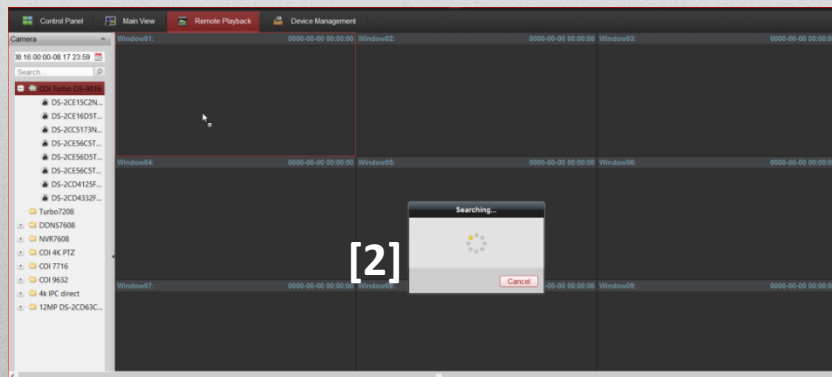

HIKVISION[®]

2017

iVMS-4200 Part 4 Playback

Start with Dashboard Screen

- Also called **Control Panel** screen
- Click Remote Playback [1]

Remote Playback

- Click calendar icon [1] to display calendar
 - Flags show dates with video
- Select time period [2]
- Time period applies to all searches

HIKVISION

Drag Selected Device/Camera

- Choose device or camera and drag [1] into viewing area
 - If device, all cameras play
- System searches for video [2]

Drag Selected Device to Play

- Drag device into screen to play all cameras [1]
- Max playback 16 cameras
- Playback time on all
- cameras can be [2] synchronized

Toolbar Icons

- Play controls on left (reverse, play/pause, stop, slow forward, fast forward, single frame) [1]

[2]

[1]

- Right side has capture, record (local), D-Zoom and Download [2]

Slide Time Bar

- Click/hold on time bar and drag to change the playback time [1]

Play Specific Date/Time

- Right click on camera image
- Choose Accurate Positioning [1]
- Select date [2] and enter time [3]
- Click OK [3]

Change Layout

Choose screen split [1]
to change layout

Standard Window Division: