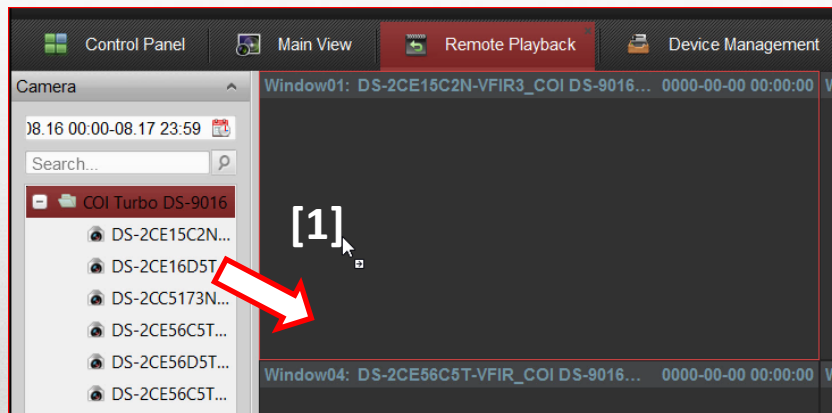

HIKVISION[®]

2017

iVMS-4200 Part 4 Playback

Start with Dashboard Screen

- Also called **Control Panel** screen
- Click Remote Playback [1]

Remote Playback

- Click calendar icon [1] to display calendar
 - Flags show dates with video
- Select time period [2]
- Time period applies to all searches

HIKVISION

Drag Selected Device/Camera

- Choose device or camera and drag [1] into viewing area
 - If device, all cameras play
- System searches for video [2]

Drag Selected Device to Play

- Drag device into screen to play all cameras [1]
- Max playback 16 cameras
- Playback time on all
- cameras can be [2] synchronized

Toolbar Icons

- Play controls on left (reverse, play/pause, stop, slow forward, fast forward, single frame) [1]

[2]

[1]

- Right side has capture, record (local), D-Zoom and Download [2]

Slide Time Bar

- Click/hold on time bar and drag to change the playback time [1]