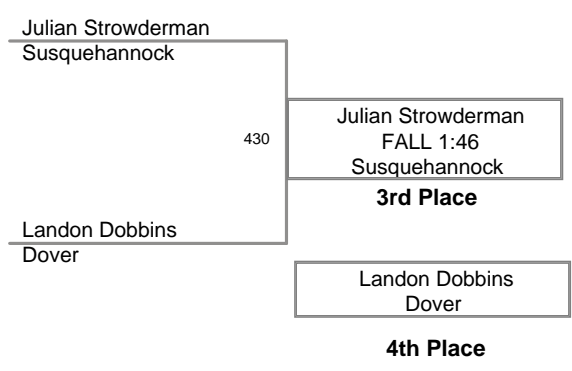

York County Youth League
Bantam

40 Lbs

York County Youth League
Bantam

45 Lbs

Ben Phelps
Hanover

Ben Phelps
FALL :27
Hanover

3rd Place

432

William Cella
Central

William Cella
Central

4th Place

York County Youth League
Bantam

50 Lbs

York County Youth League
Bantam

55 Lbs

York County Youth League
Bantam