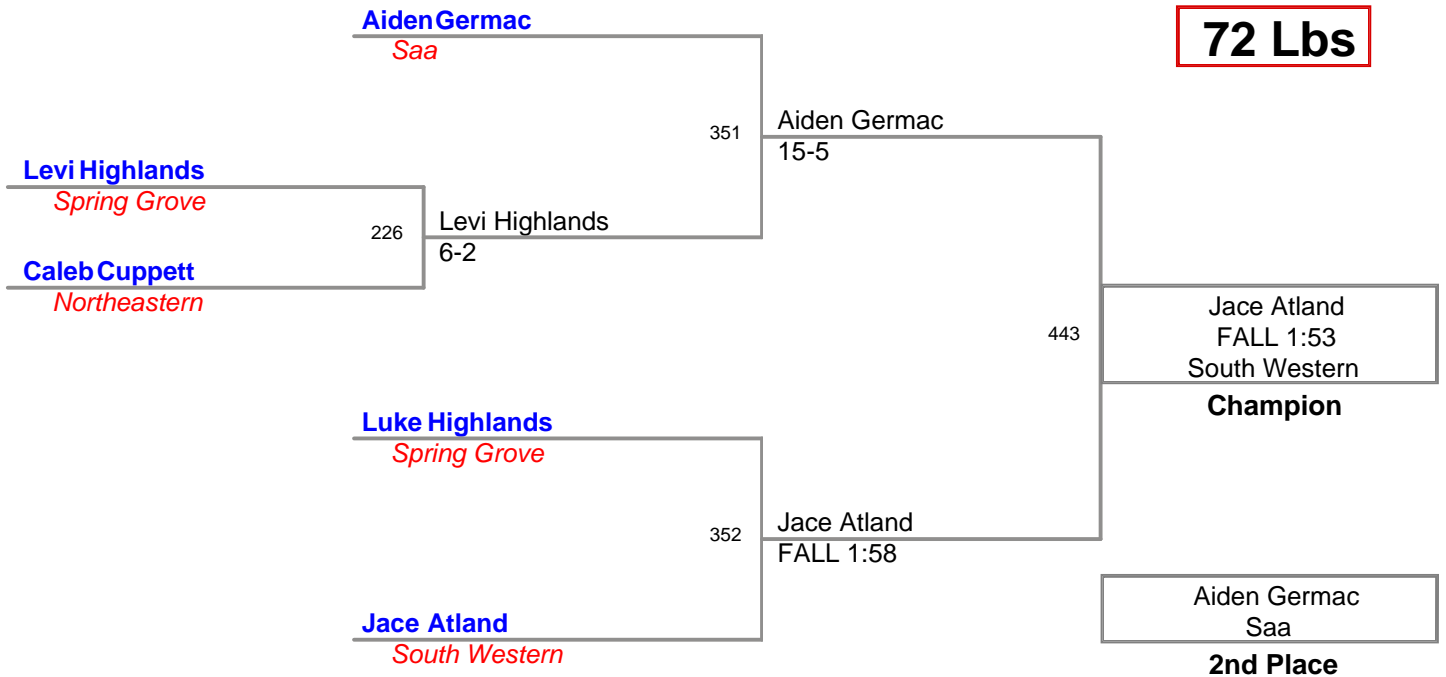

William Cella
Central

William Cella
Central

4th Place

York County Youth League
Bantam

50 Lbs

York County Youth League
Bantam

55 Lbs

York County Youth League
Bantam

60 Lbs

**York County Youth League
Bantam**

65 Lbs

York County Youth League
Bantam

72 Lbs

York County Youth League
Bantam

125 Lbs