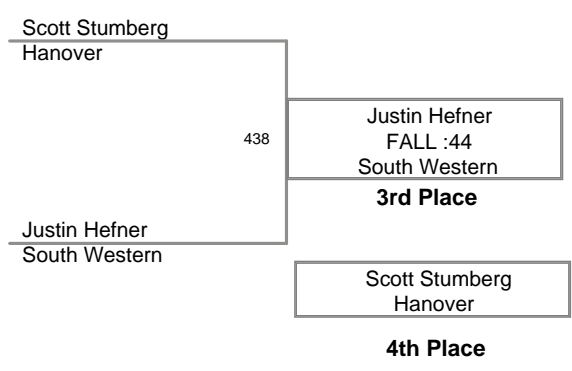

York County Youth League
Bantam

60 Lbs