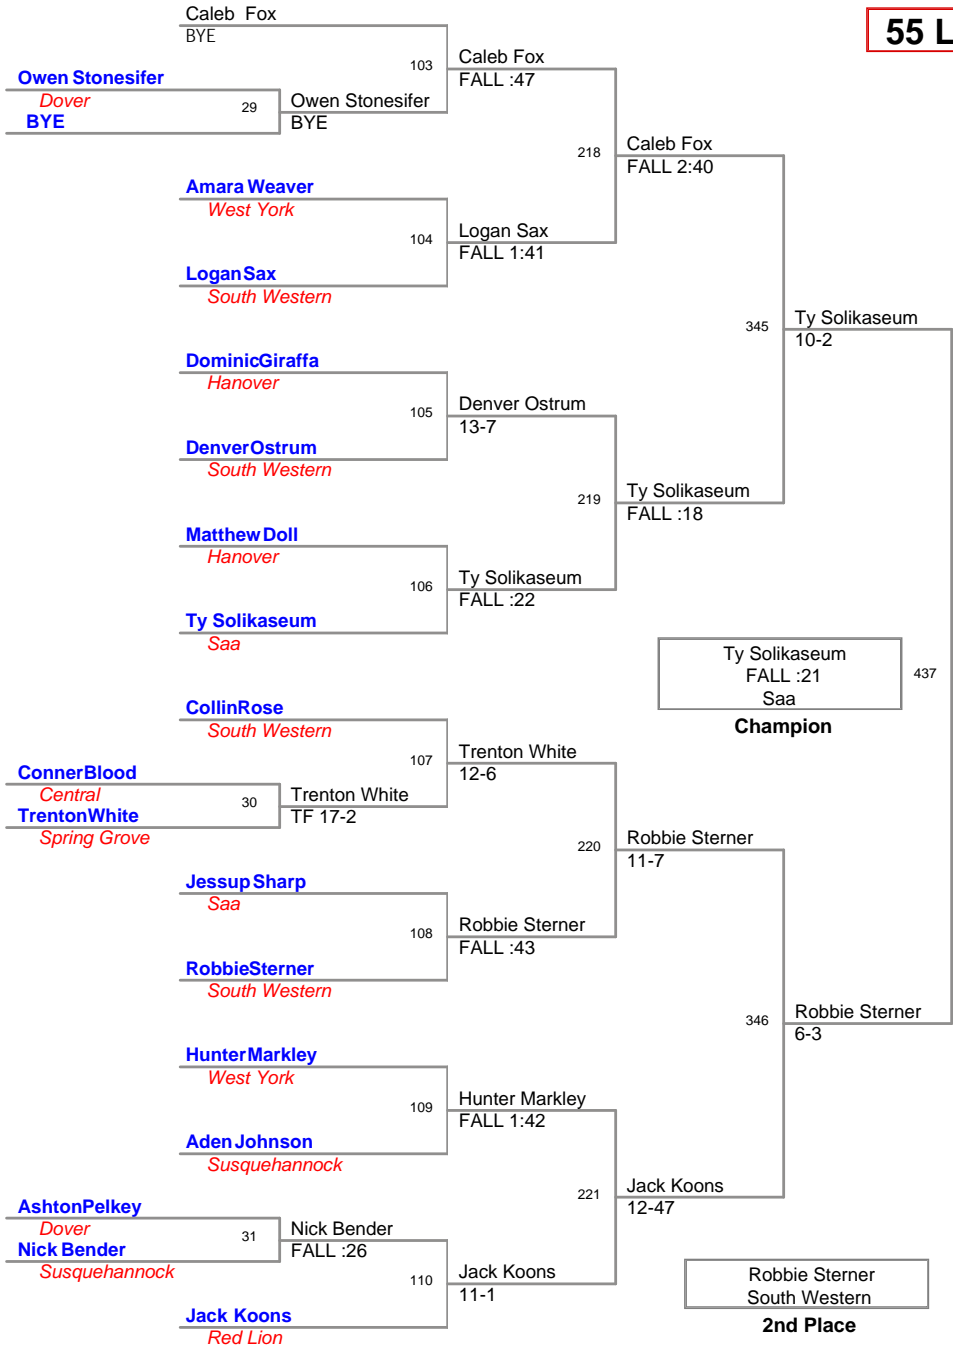

William Cella
Central

William Cella
Central

4th Place

York County Youth League
Bantam

50 Lbs

York County Youth League
Bantam

55 Lbs

York County Youth League
Bantam