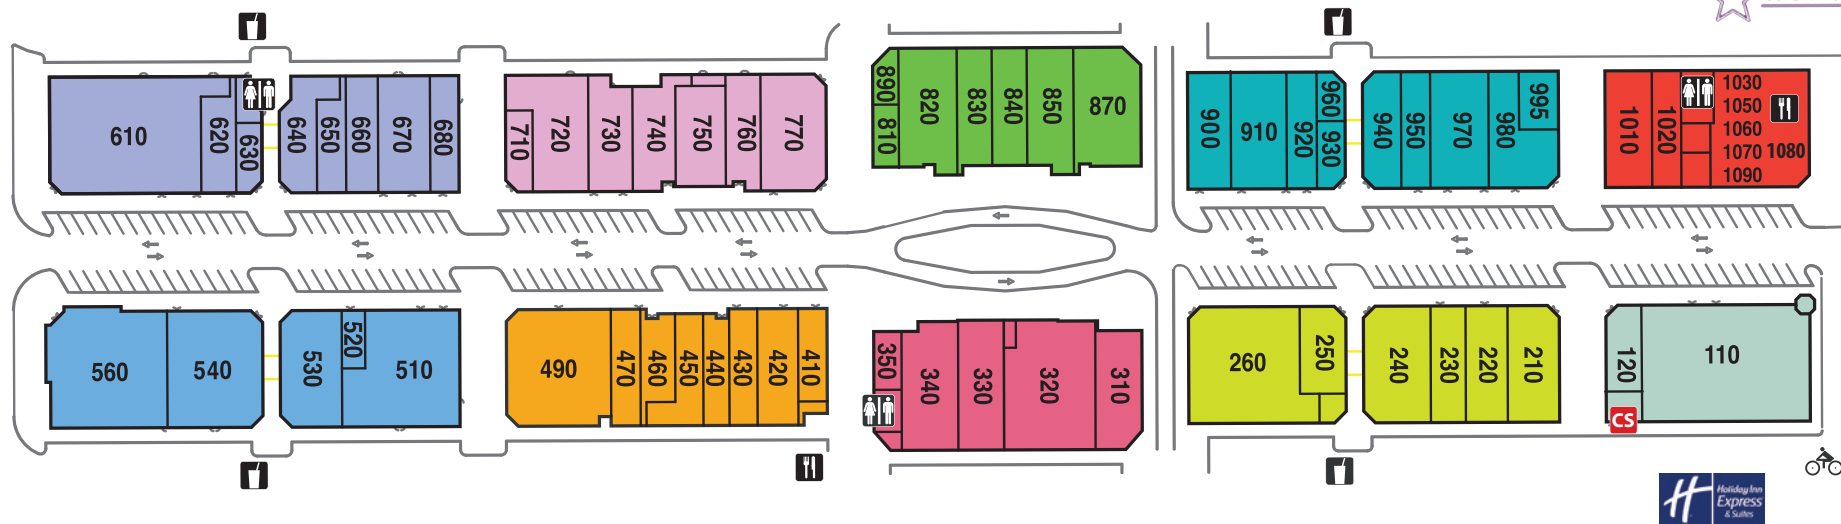

READY,
SET,
SHOP!

Located just off Route 15

1.5 miles from the National Military Park Museum
& Visitors Center

www.TheOutletShoppesatGettysburg.com

LEGEND

- Restrooms
- Customer Service
- Sodas
- Food
- Bike Rack