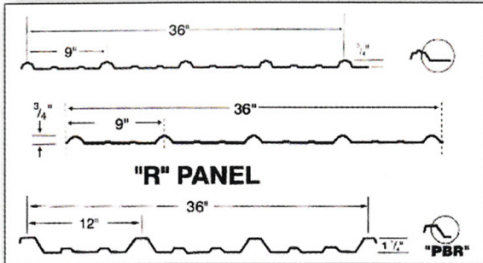

Taylor Metal has everything you need to make building quick, easy and provide a professional look you'll be proud of. Call our knowledgeable staff to get started on your quality metal building, roof or whatever your metal mind can dream up!

WE'VE GOT YOU COVERED

888-508-3302   **888-502-8338**
PRESTONSBURG, KENTUCKY   JENKINS, KENTUCKY