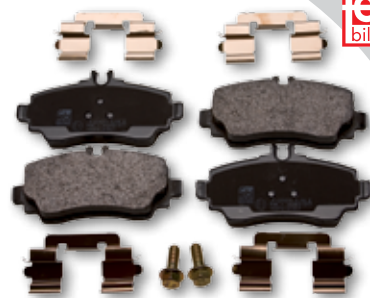

30787
BRAKE PAD FRONT
Suitable for BMW
E46/Z3/Z4

Recommended Price
435⁰⁰
per set

31129
BRAKE PAD FRONT
Suitable for BMW
E36 (excluding
M3)

Recommended Price
420⁰⁰
per set

40974
BRAKE PAD FRONT
Suitable for Mercedes
W203/209/
211/219/
220/R171
(Pin type)

Recommended Price
850⁰⁰
per set

40977
BRAKE PAD FRONT
Suitable for Mercedes
W203/209 R171
(Standard
Suspension)

Recommended Price
665⁰⁰
per set

40196
BRAKE PAD FRONT
Suitable for Mercedes
W168

Recommended Price
575⁰⁰
per set

31079A
BRAKE PAD REAR
Suitable for BMW
E46/Z3/Z4

Recommended Price
400⁰⁰
per set

31080
BRAKE PAD REAR
Suitable for BMW
E46/E38/E53

Recommended Price
535⁰⁰
per set

30789
BRAKE PAD FRONT
Suitable for BMW
E38/E39/E53

Recommended Price
785⁰⁰
per set

40932
BRAKE PAD REAR
Suitable for Mercedes
W202/203/
208/209/210/
R170/171
(Sensor)

Recommended Price
545⁰⁰
per set

40933
BRAKE PAD REAR
Suitable for Mercedes
W203/203/210/
R170/171
(No sensor)

Recommended Price
335⁰⁰
per set

31081
BRAKE PAD REAR
Suitable for BMW
E81/E87/E90
1.6/1.8/2.0

Recommended Price
560⁰⁰
per set

40183
BRAKE DISC FRONT
Suitable for Mercedes
W220 Sport

Recommended Price
695⁰⁰
each

40153
BRAKE DISC FRONT
Suitable for Mercedes
Sprinter W903/W904

Recommended Price
460⁰⁰
each