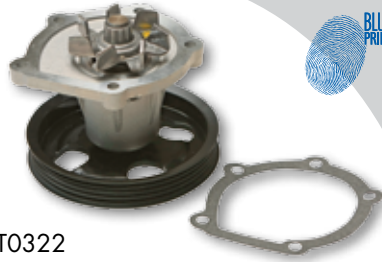

BLUE
PRINT

T0322
WATER PUMP
Suitable for Corolla/Conquest
1.3lt 1987-
2000

Recommended Price
350⁰⁰
each

T0093
OIL FILTER
Suitable for
Hilux/Fortuner/
Landcruiser
100/200 2.0lt-
4.7lt 2005>

BLUE
PRINT

Recommended Price
60⁰⁰
each