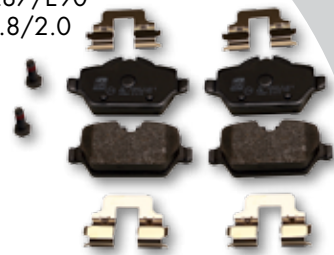

Recommended Price
560⁰⁰
per set

40183
BRAKE DISC FRONT
Suitable for Mercedes
W220 Sport