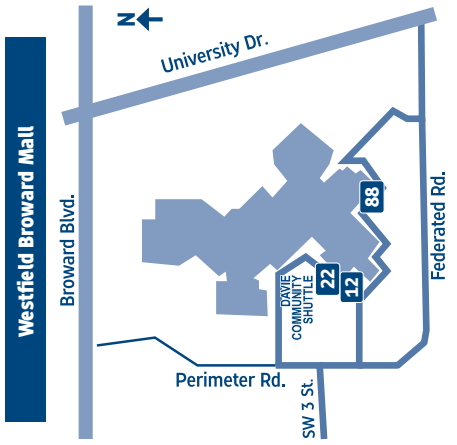

ROUTE 22 Weekdays

Sawgrass Mills Mall to Broward Central Terminal via Broward Boulevard

BROWARD CENTRAL TERMINAL			
RT 1	RT 11	RT 31	RT 60
RT 6	RT 14	RT 40	RT 81
RT 9	RT 20	RT 50	
RT 10	RT 30	US 1 BREEZE	
COMMUNITY SHUTTLE			
FORT LAUDERDALE			

LEGEND

CONNECTING ROUTES

MAIN ROUTE

TIMEPOINTS

The Breeze stop location

Express

- POINTS OF INTEREST**
- Westfield Broward Mall
 - Plantation Towne Square
 - Sawgrass Mills Mall
 - Plantation General Hospital
 - Westside Regional Medical Center
 - Broward Center for the Performing Arts
 - Museum of Discovery & Science
 - Riverwalk Historical District
 - AMTRAK / Tri-Rail
 - West Regional Courthouse
 - FLA Live Arena

Due to COVID-19, some Breeze services may be suspended. Please contact BCT Customer Service or visit our website for the latest service updates.

Route 22

Sawgrass Mills Mall to
Broward Central Terminal
via Broward Boulevard

- POINTS OF INTEREST**
- Westfield Broward Mall
 - Plantation Towne Square
 - Sawgrass Mills Mall
 - Plantation General Hospital
 - Westside Regional Medical Center
 - Broward Center for the Performing Arts
 - Museum of Discovery and Science
 - Riverwalk Historical District
 - AMTRAK / Tri-Rail
 - West Regional Courthouse
 - FLA Live Arena
 - Tri-Rail