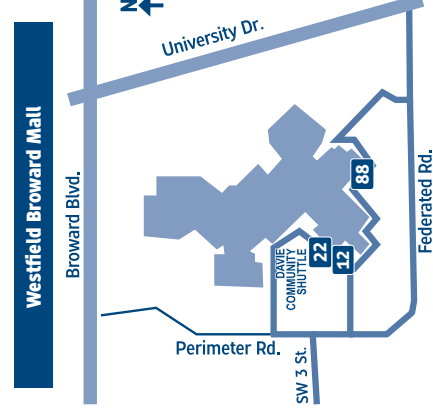

WESTBOUND

To Sawgrass Mills Mall

BROWARD CENTRAL TERMINAL	FT. LAUDERDALE TRI-RAIL STATION	BROWARD BLVD & US 441	WESTFIELD MALL	WEST REGIONAL TERMINAL	BROWARD BLVD & FLAMINGO RD	SAWGRASS MILLS MALL FOOD COURT ENTRY
7	6	5	4	3	2	1
8:10a	8:20a	8:30a		8:45a	8:54a	9:05a
8:40a	8:50a	9:00a		9:15a	9:24a	9:35a
9:00a	9:10a	9:20a	9:33a	9:40a		
9:35a	9:45a	9:55a	10:08a	10:15a	10:24a	10:35a
10:00a	10:10a	10:20a	10:33a	10:40a		
10:35a	10:45a	10:55a	11:08a	11:15a	11:24a	11:35a
11:00a	11:10a	11:20a	11:33a	11:40a		
11:35a	11:45a	11:55a	12:08p	12:15p	12:24p	12:35p
12:00p	12:10p	12:20p	12:33p	12:40p		
12:35p	12:45p	12:55p	1:08p	1:15p	1:24p	1:35p
1:00p	1:10p	1:20p	1:33p	1:40p		
1:35p	1:45p	1:55p	2:08p	2:15p	2:24p	2:35p
2:00p	2:10p	2:20p	2:33p	2:40p		
2:35p	2:45p	2:55p	3:08p	3:15p	3:24p	3:35p
3:00p	3:10p	3:20p	3:33p	3:40p		
3:35p	3:45p	3:55p	4:08p	4:15p	4:24p	4:35p
4:00p	4:10p	4:20p	4:33p	4:40p		
4:35p	4:45p	4:55p	5:08p	5:15p	5:24p	5:35p
5:00p	5:10p	5:20p	5:33p	5:40p		
5:35p	5:45p	5:55p	6:08p	6:15p	6:24p	6:35p
6:05p	6:15p	6:25p	6:38p	6:45p		
6:35p	6:45p	6:55p	7:08p	7:15p	7:24p	7:35p G
7:05p	7:15p	7:25p		7:40p	7:49p	8:00p G
7:50p	8:00p	8:10p		8:25p	8:34p	8:45p

NUMBERS IN BOXES REFER TO TIME POINTS ON MAP Times with the letter "G" after them indicate bus returns to garage.

ROUTE 22 Saturday/Sunday

Sawgrass Mills Mall to Broward Central Terminal
via Broward Boulevard

- POINTS OF INTEREST**
- Westfield Broward Mall
 - Plantation Towne Square
 - Sawgrass Mills Mall
 - Plantation General Hospital
 - Westside Regional Medical Center
 - Broward Center for the Performing Arts
 - Museum of Discovery and Science
 - Riverwalk Historical District
 - AMTRAK / Tri-Rail
 - West Regional Courthouse
 - FLA Live Arena
 - Tri-Rail