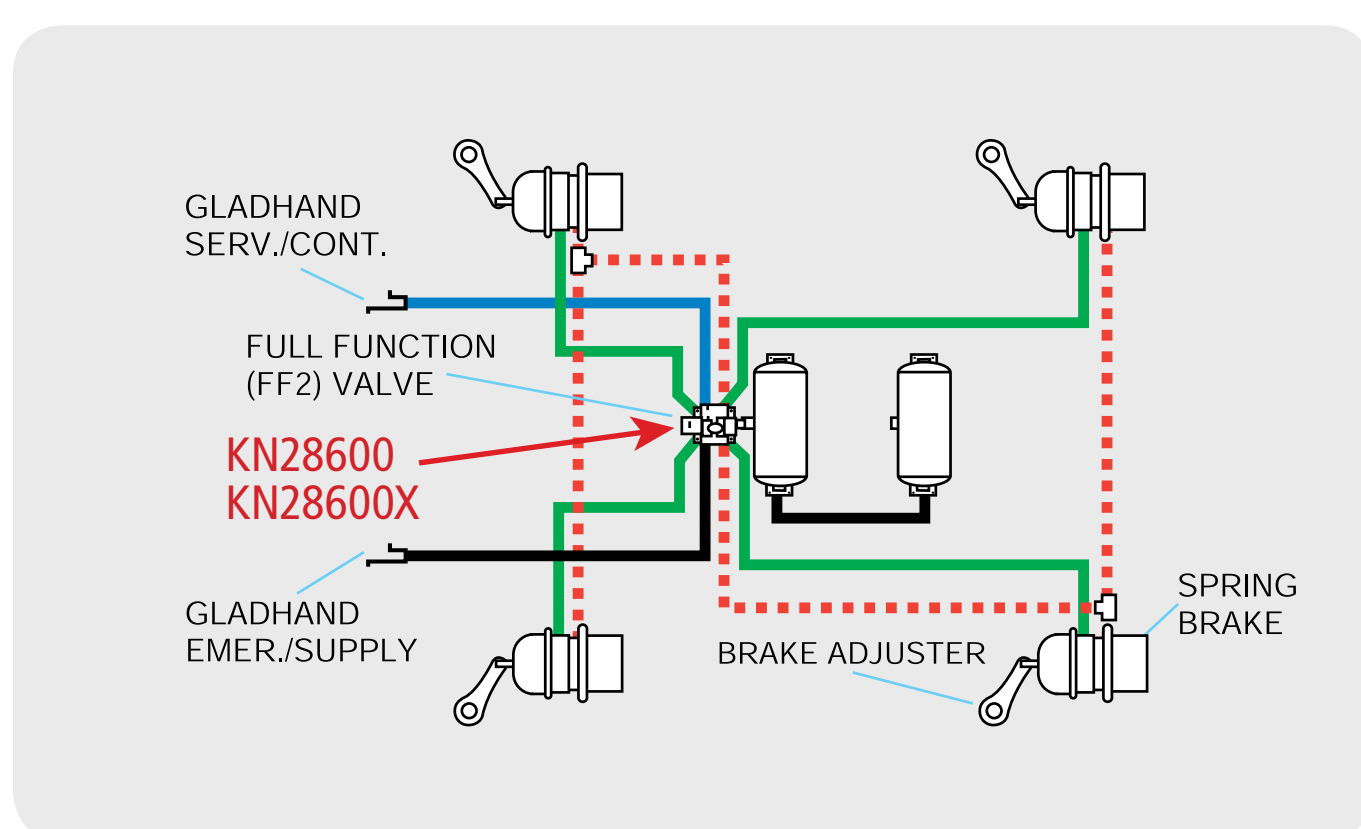

TWO TANK - ONE VALVE TANDEM AXLE SYSTEM