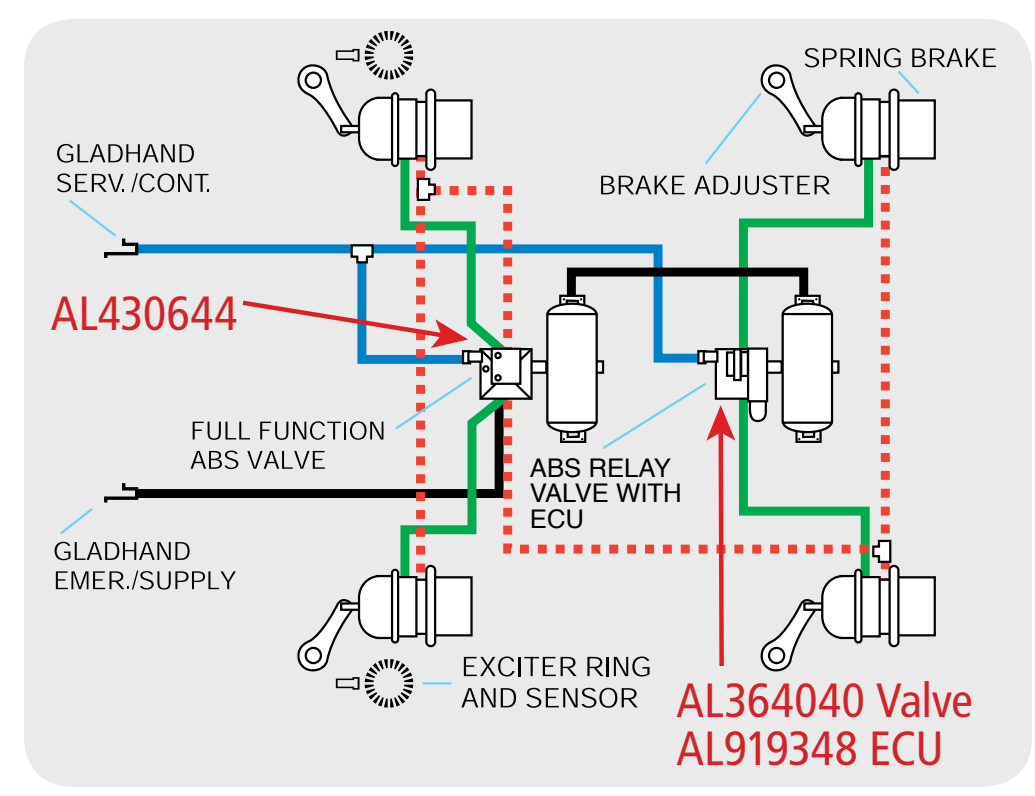

PLC SELECT ABS 45 / 2M