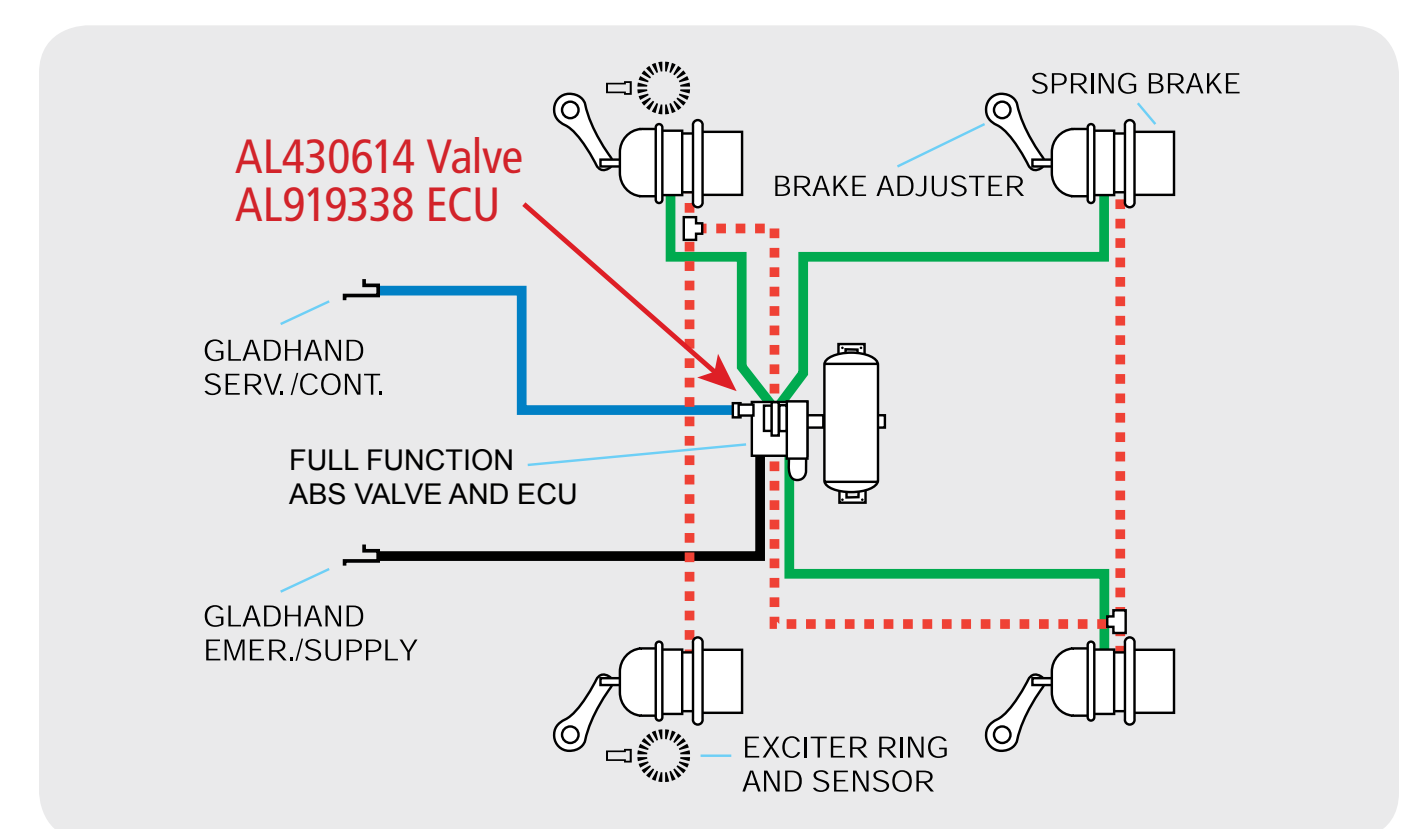

PLC SELECT ABS 25 / 1M