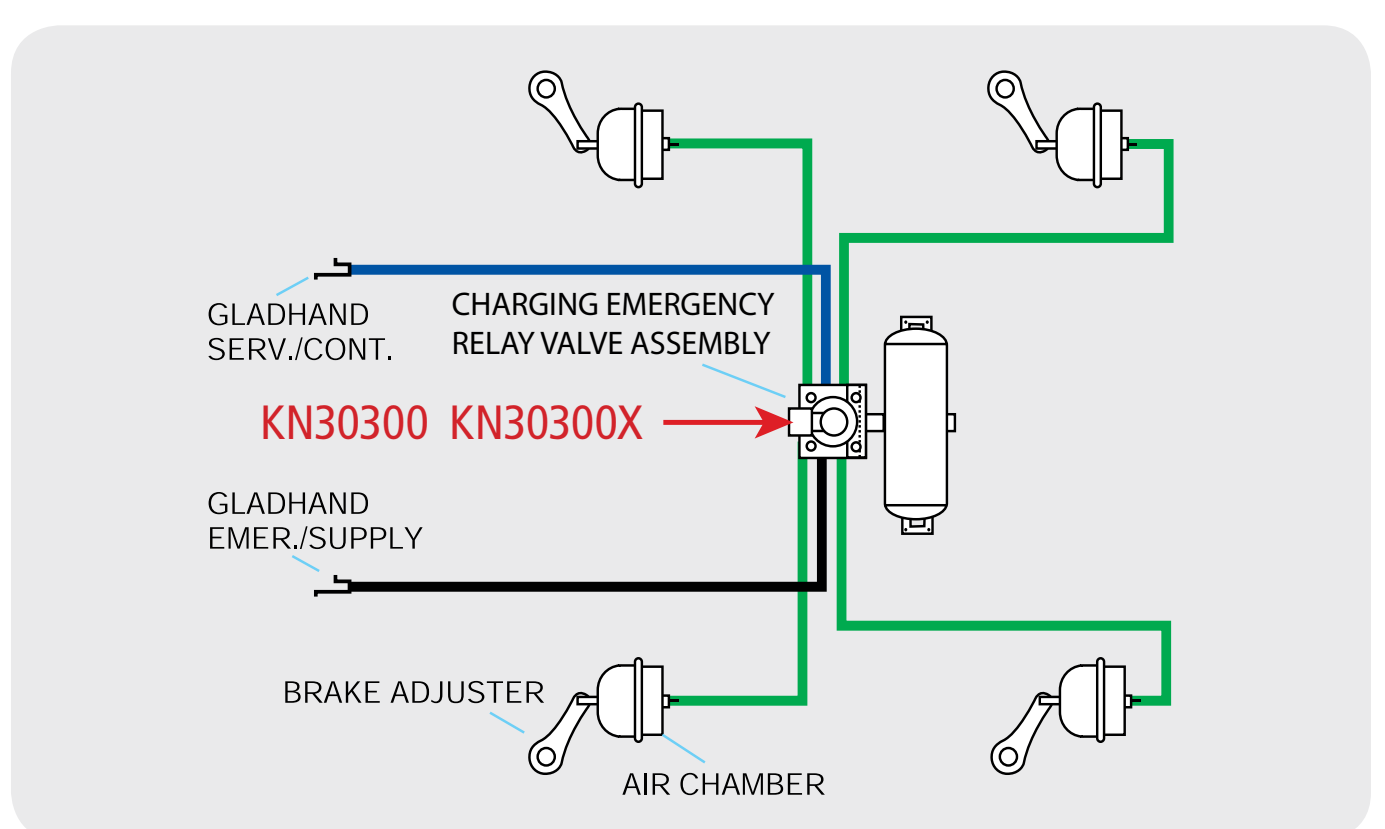

Haldex Valve Interchange Guide

Trailer Systems

PRE-121 RELAY / EMERGENCY VALVE SYSTEM