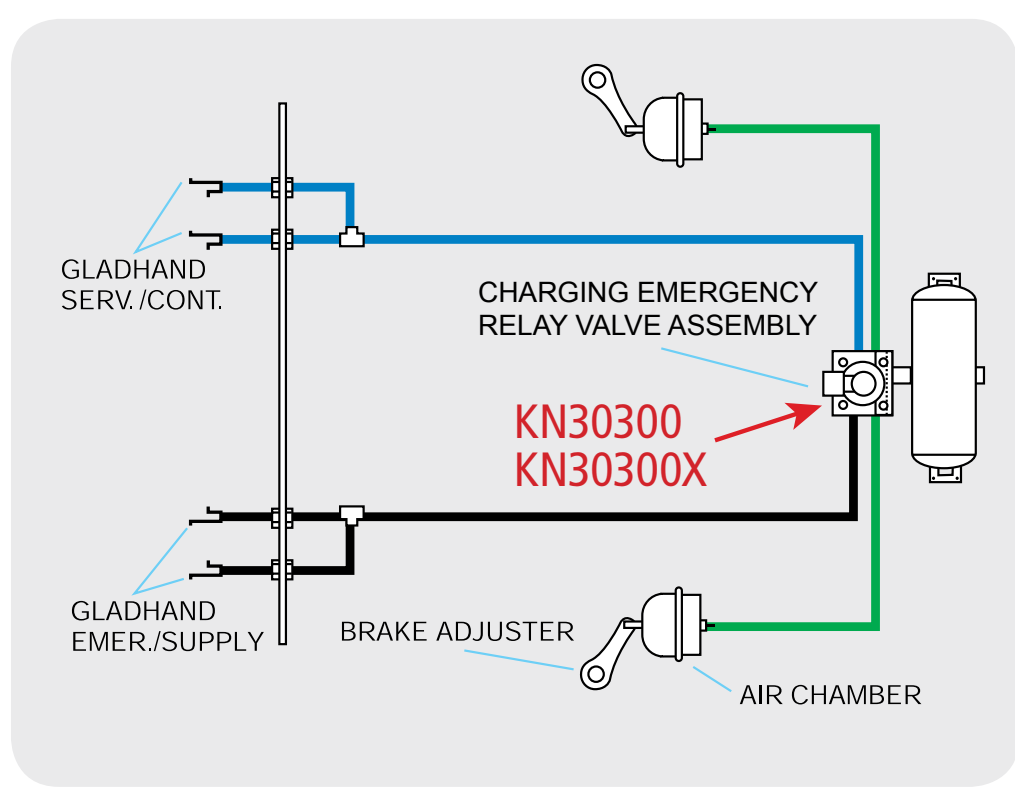

SINGLE AXLE DOLLY SYSTEM WITH CHARGING TYPE RELAY / EMERGENCY VALVE