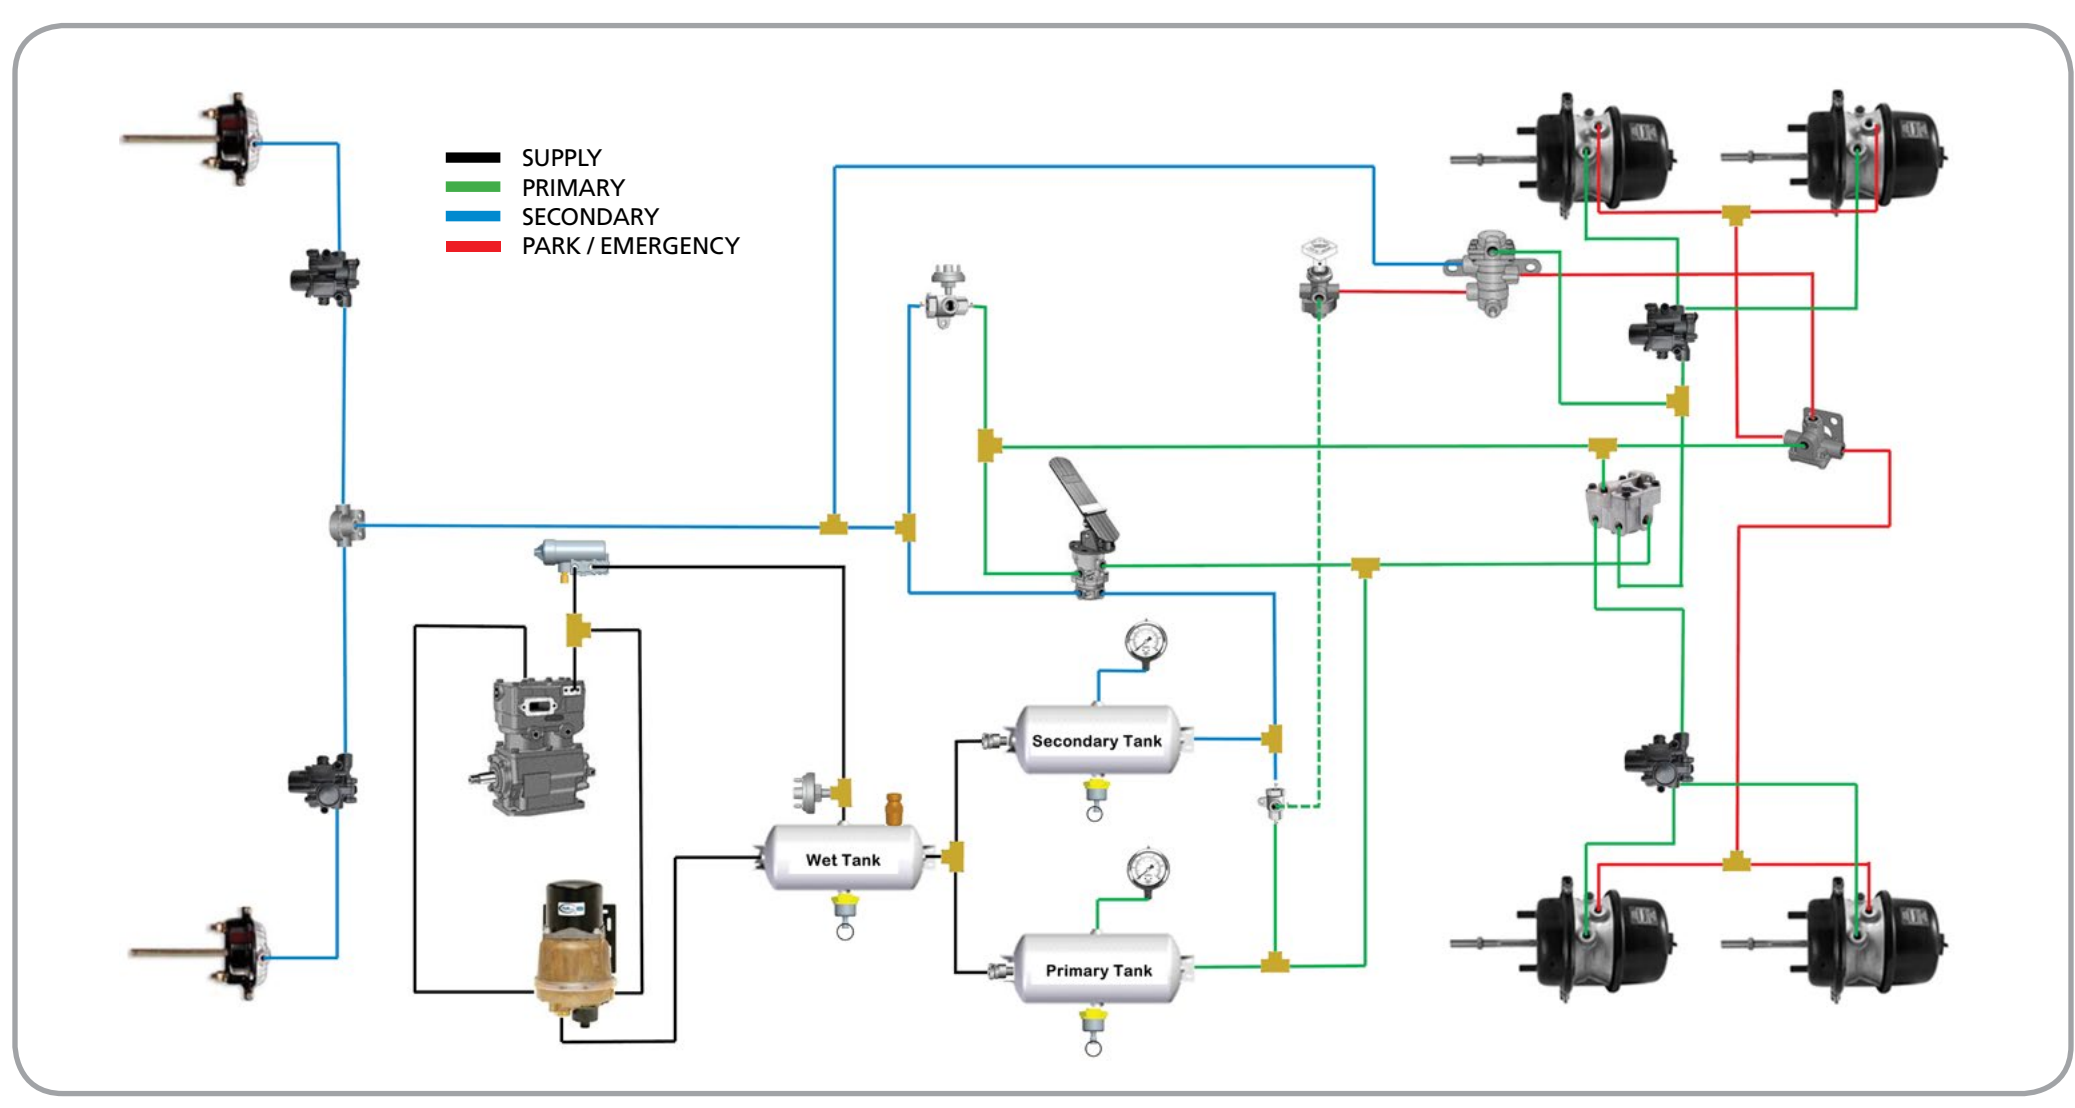

Truck System