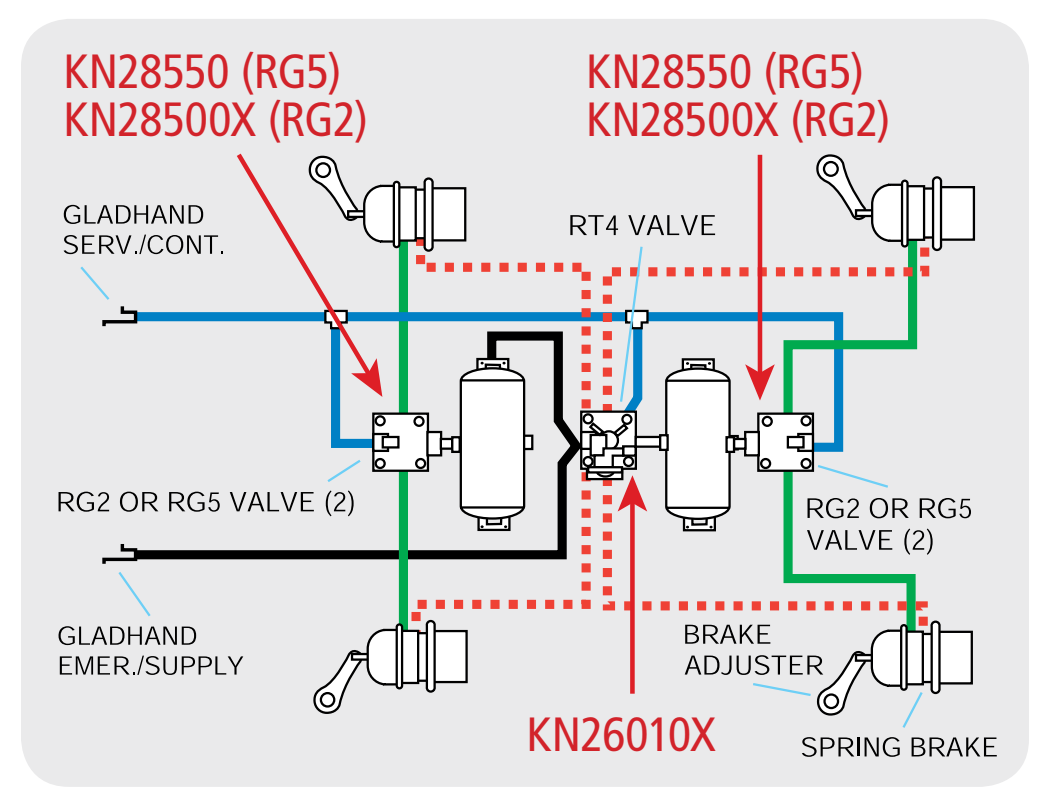

RT4 / RG2 (RG5) VALVES OR SEALCO MULTI-FUNCTION WITH SERVICE RELAY VALVE