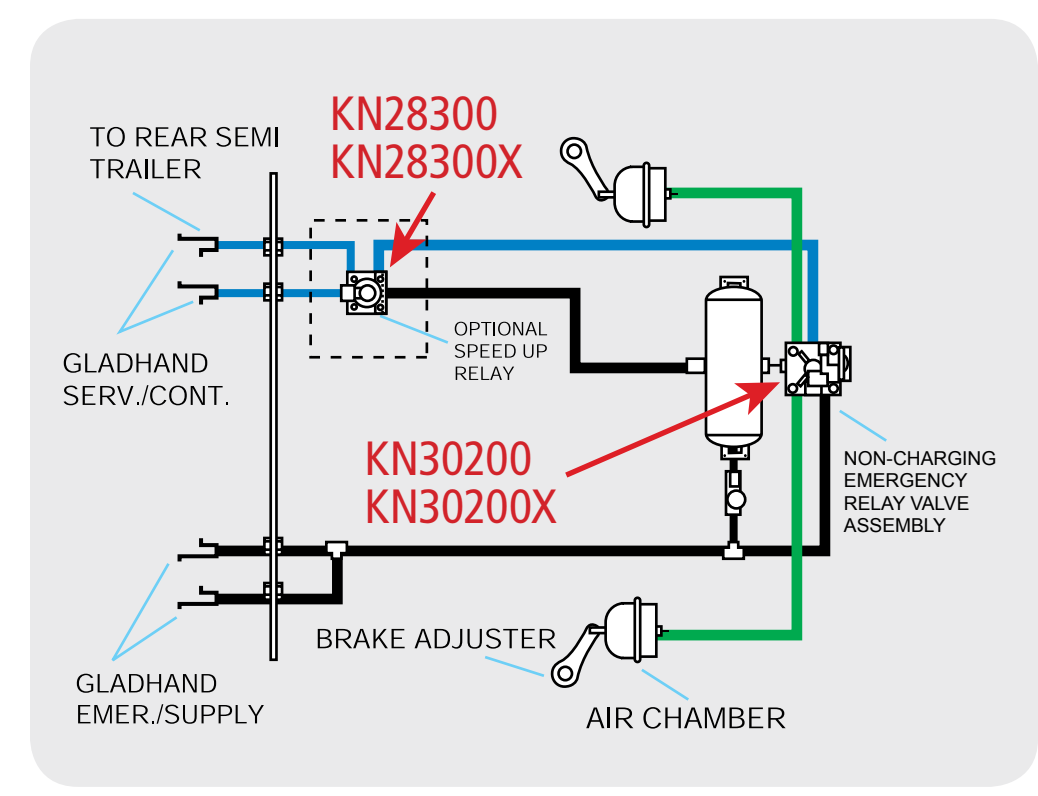

TYPICAL 121 DOLLY SYSTEM WITH NON-CHARGING TYPE RELAY / EMERGENCY VALVE