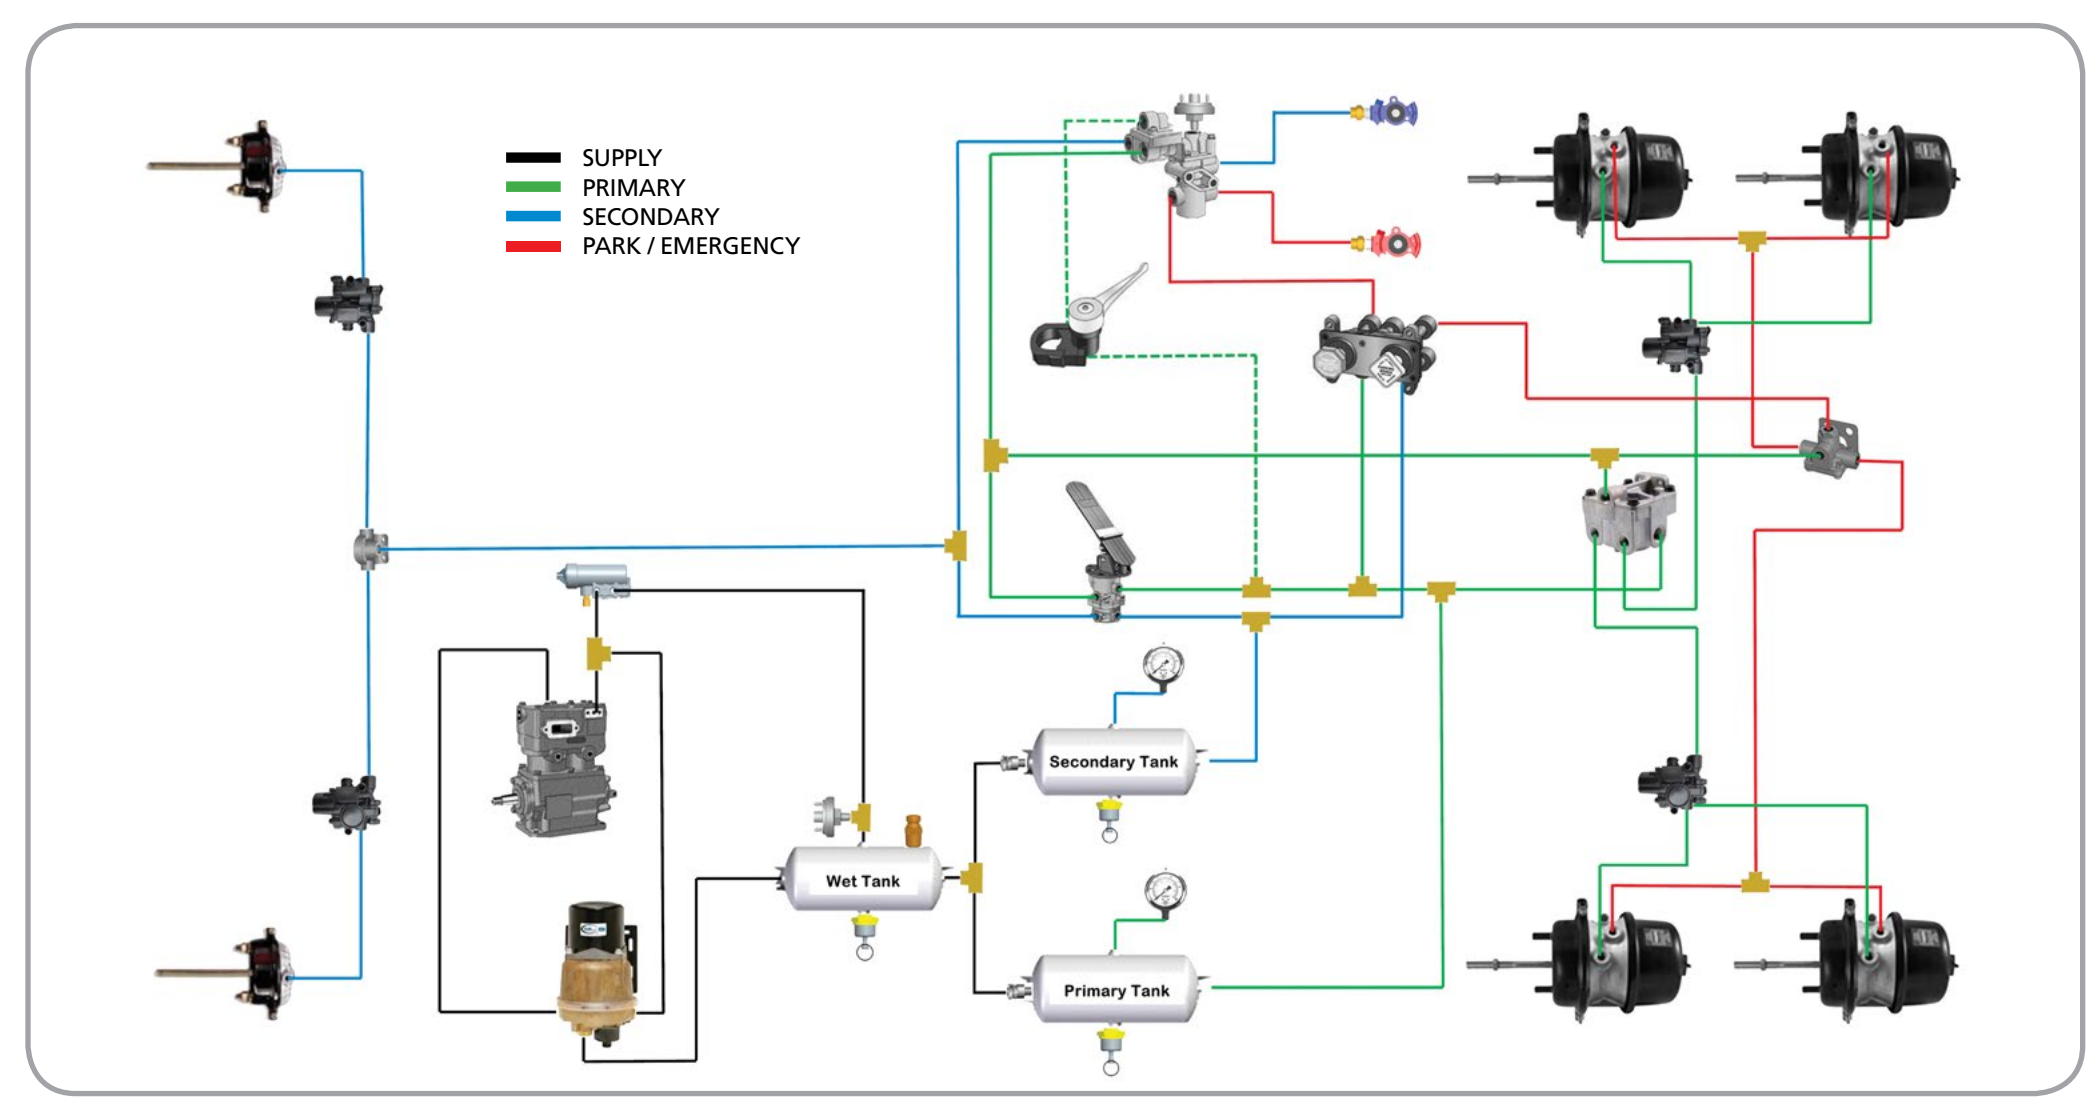

Tractor System