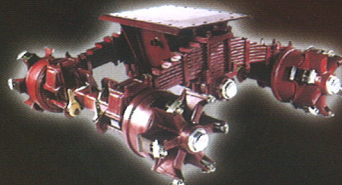

# Spare Parts

## Tecair FB VRH Air Suspension

**SIMPLY  
MILES  
AHEAD**

**YORK**  
SIMPLY MILES AHEAD

**YTE** *Leading*  
Trailer Parts

CERT NO.: 93-2-0135  
ISO 9001 - 2000

Your Partner in Transport